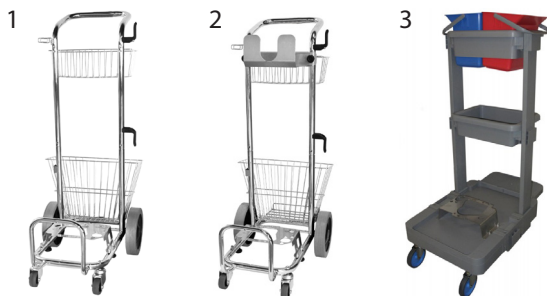

KIT JULY 6 BAR - VAPEUR

ref. KJG000V1

FLEXIBLE 3mt.	ref. JV03AU0
FLEXIBLE 5mt.	ref. JV05AU0
FLEXIBLE 8mt.	ref. JV08AU0

KIT VAPEUR MOP

MOP 5 mt.	ref. 7005000
MOP 10 mt.	ref. 7010000
CHIFFON MICROFIBRE	ref. EMR30
CHIFFON COTON	ref. 7000065